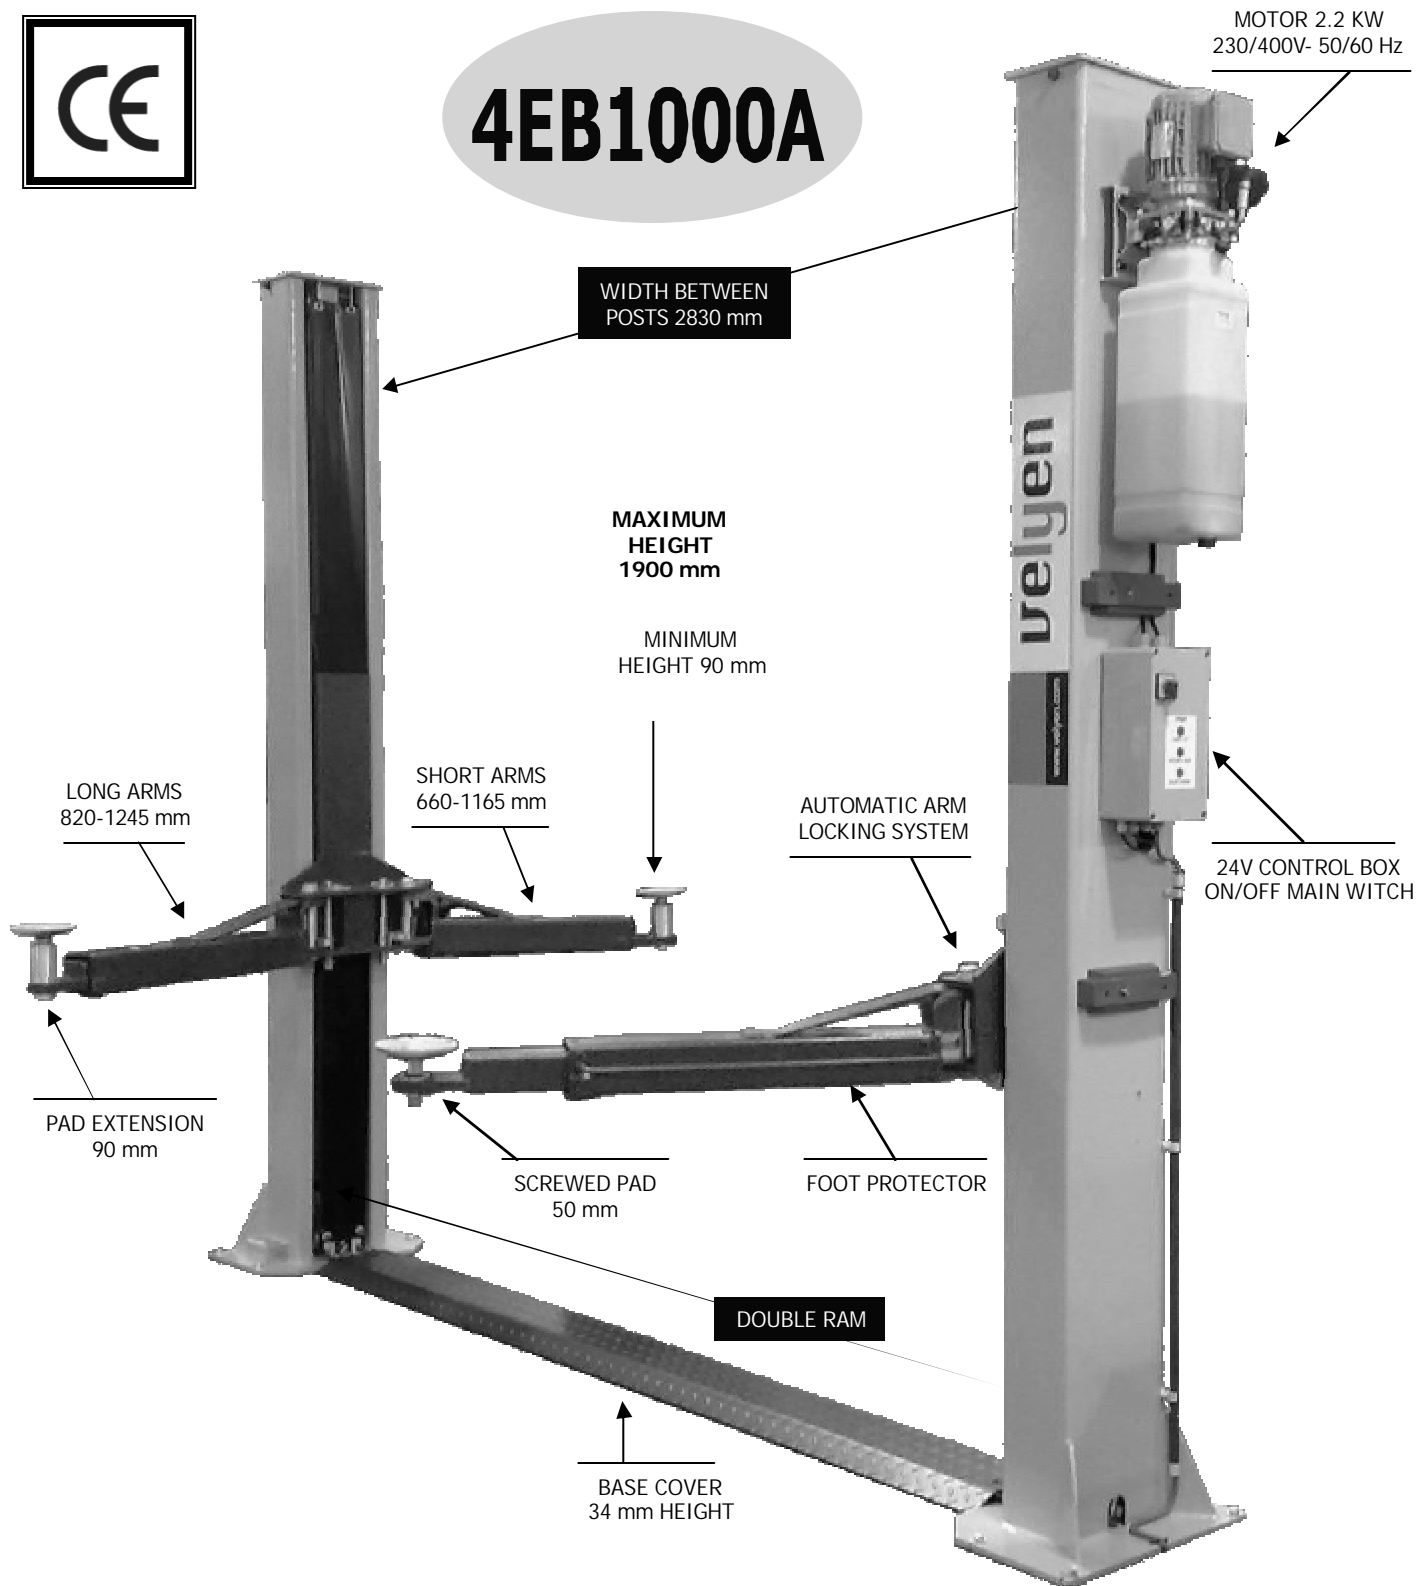

vrelyen

Hydraulic 2-post lift - 4.000 Kg

4EB1000A

AUTOMATIC SAFETY RELEASE